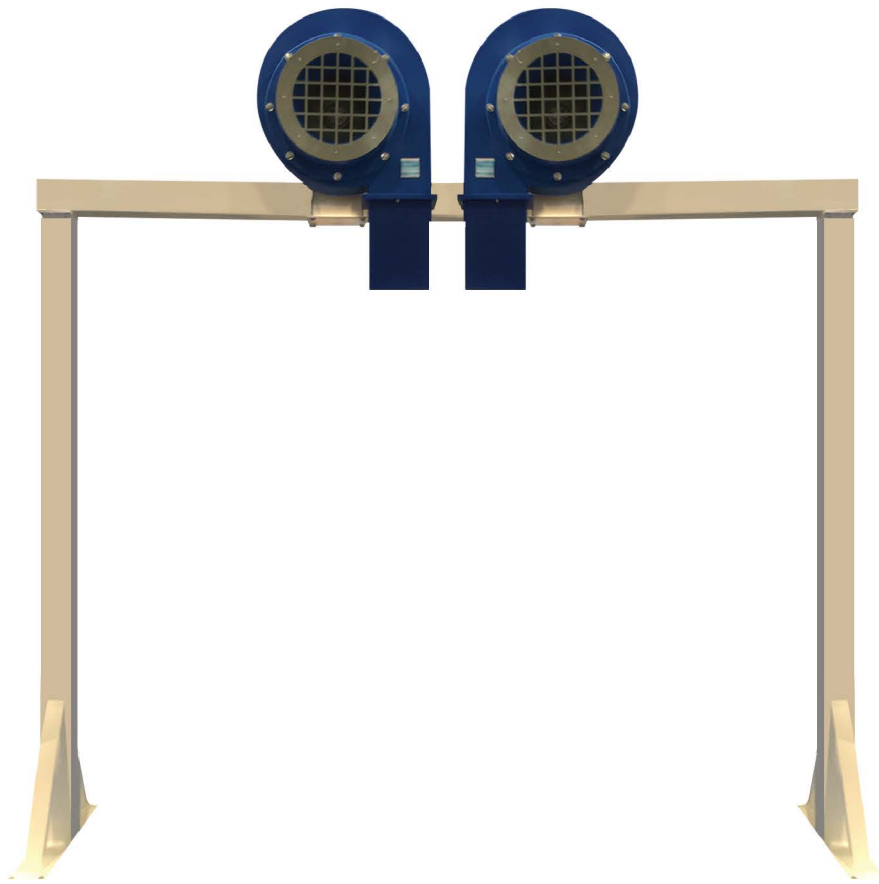

## FLASH DRYING SYSTEM

### “THE MOST POWERFUL FLASH DRYING SYSTEM EVER BUILT”

- ✓ The high power flash dryer enhances the performance of your drying system.
- ✓ Reduces the need for large drip space.
- ✓ Housing constructed of durable long lasting molded resin.
- ✓ Powerul flash drying system designed using fully welded reverse flow centrifugal high pressure drying technology.