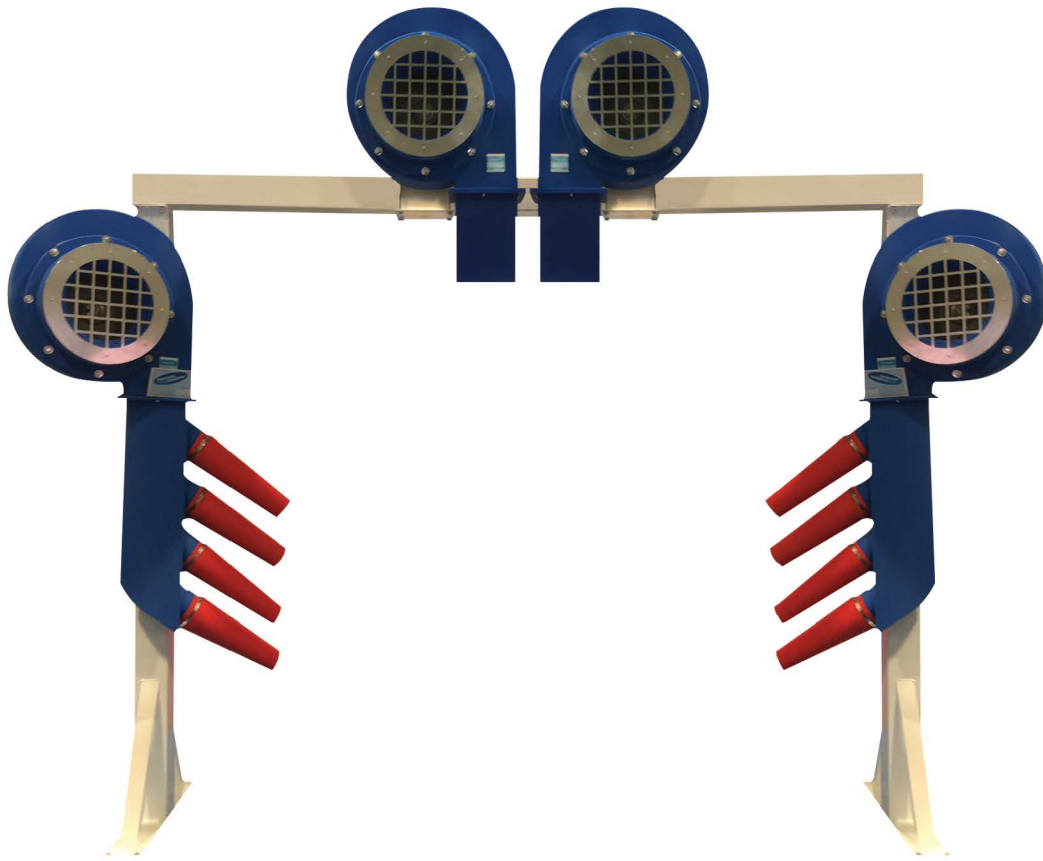

SPYDER DRYING SYSTEM

“THE MOST POWERFUL DRYING SYSTEM EVER BUILT”

- ✓ Powerful spyder drying system designed using fully welded reverse flow centrifugal high pressure drying technology.
- ✓ Housing constructed of durable long lasting molded resin.
- ✓ Optional spyder legs offer enhanced drying of the side of vehicles.
- ✓ Systems can be mounted indoor or outdoor of building for tight space car washes.

Spyder Drying System

	Motor	Velocity	Rotation	Cfm	Color
Standard	10HP	175MPH	CW/CON	4950	Red/Blue/White/Black
Standard	15HP	195MPH	CW/CON	5500	Red/Blue/White/Black
Wet Environment	10HP	175MPH	CW/CON	4950	Red/Blue/White/Black
Wet Environment	15HP	195MPH	CW/CON	5500	Red/Blue/White/Black