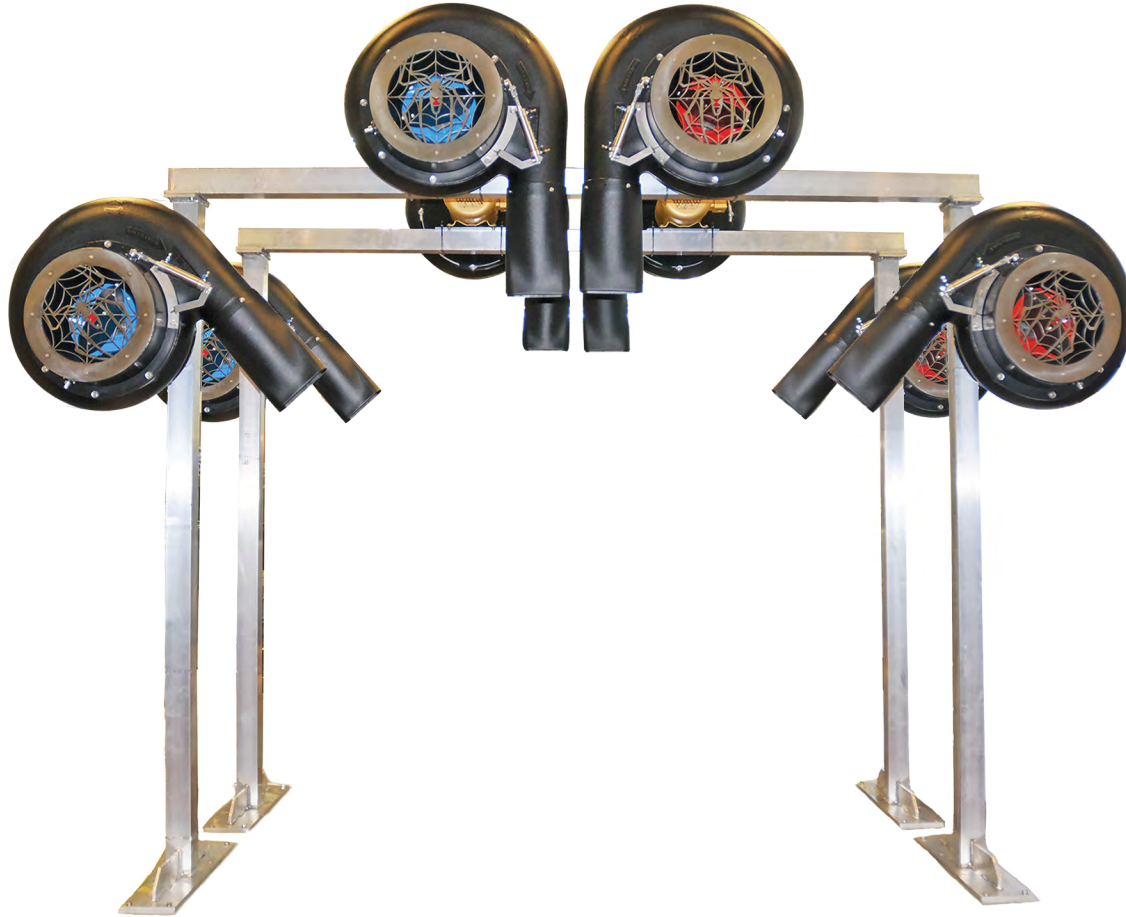

INTERNATIONAL DRYING
CORPORATION

BLACK WIDOW DRYING SYSTEM

- ✓ 3 Year Warranty on Motor & Fan
- ✓ 200 MPH wind speed
- ✓ 10HP or 15HP producers
- ✓ Focused flow air producers
- ✓ Smooth air technology (patent pending)